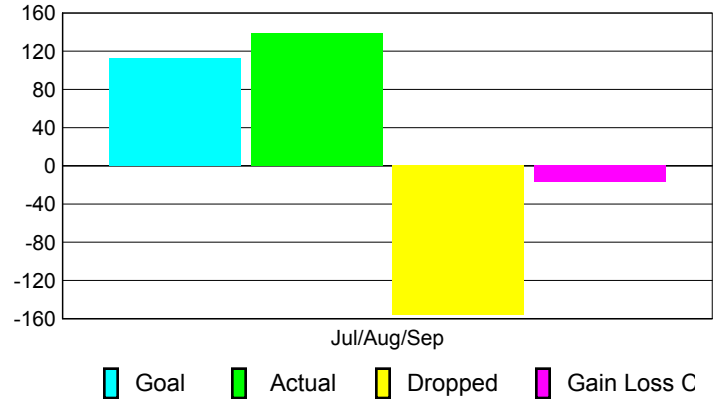

Membership Results 2010-2011

Goal, New, Dropped, Gain/Loss