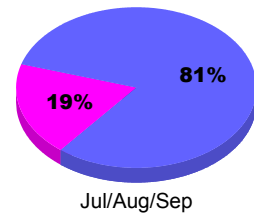

Membership Results
2010-2011

Membership
2009-2010

Month	Net Memb Goal	Actual New Memb	Actual Dropped Memb	Gain/Loss of Memb	Gain/Loss of Memb
	Jul/Aug/Sep	113	139	-156	-17
Totals	113	139	-156	-17	-59

Membership Results 2010-2011

Goal, New, Dropped, Gain/Loss

Comparison of Membership Gain/Loss

Current Year Compared to the Previous Year

Gender Comparison 2010-2011

Male Female