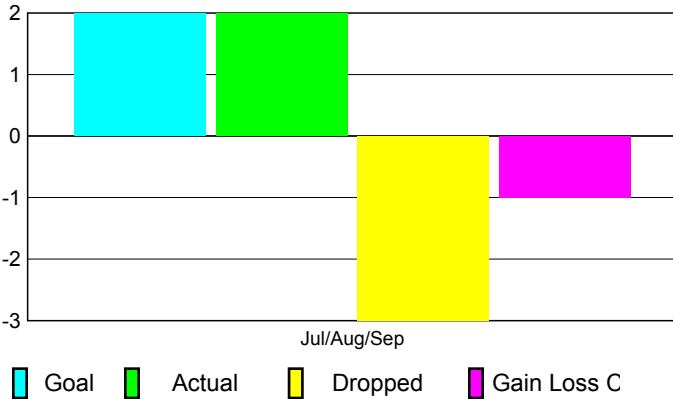

2010-2011 GMT Reports for District (or Undistricted) **District 306 A2**

GMT: **Adv K G RAMA KRISHNA MUR**

Location: **REP OF SRI LANKA**

GMT CA: **6**

CLUBS

Club Results
2010-2011

Clubs
2009-2010

Month	New Club Goal	Actual New Clubs	Actual Dropped Clubs	Gain/Loss of Clubs	Gain/Loss of Clubs
	Jul/Aug/Sep	2	2	-3	-1
Totals	2	2	-3	-1	0

Club Results 2010-2011

Goal, New, Dropped, Gain/Loss

Comparison of Club Gain/Loss

Current Year Compared to the Previous Year

YTD Status Quo Clubs 2010-2011

Status Quo Clubs Compared to Status Quo Members

MEMBERSHIP